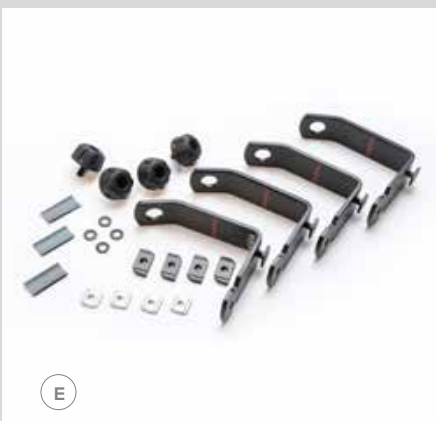

A. EYE BOLTS - These Eye Bolts integrate seamlessly with most T-slot crossbars, to create instant tie-down points for securing gear, set of 2

Part Number: VKB3Z-99000A64-A
MSRP: $29.00

B. HD HOOK STRAPS - Designed to work with Yakima Eye Bolts, these straps are quick and easy to adjust, set of 2

Part Number: VKB3Z-99550B25-A
MSRP: $49.00

C. ROTOPAX™ MOUNTING KIT - adapts the Rotopax™ mounting system for Yakima HD Crossbars. Now you can attach up to 40 lbs. of Rotopax™ water and fuel packs (sold separately)

Part Number: VKB3Z-99550B27-A
MSRP: $29.00

D. RECOVERY TRACK MOUNT - A smart, quick, secure way to keep recovery tracks (sold separately) on hand and within reach

Part Number: VKB3Z-99550B26-B
MSRP: $119.00

E. LOAD STOPS - Built with the strength to keep heavy loads in place, our steel, t-slot Load Stops integrate with Yakima T-slot crossbars, set of 4

Part Number: VKB3Z-99000A25-A
MSRP: $89.00

F. TOOL HOLDER - Attach it to your HD Crossbars, then secure your gear in the padded clamps, this accessory carries one axe, shovel or paddle up and out of the way

Part Number: VKB3Z-99550B29-A
MSRP: $79.00

G. SKS (SAME KEY SYSTEM) LOCK CORES - These cores enable you to lock your Yakima products using just one key, set of 4

Part Number: VKB3Z-7821984-A
MSRP: $69.00