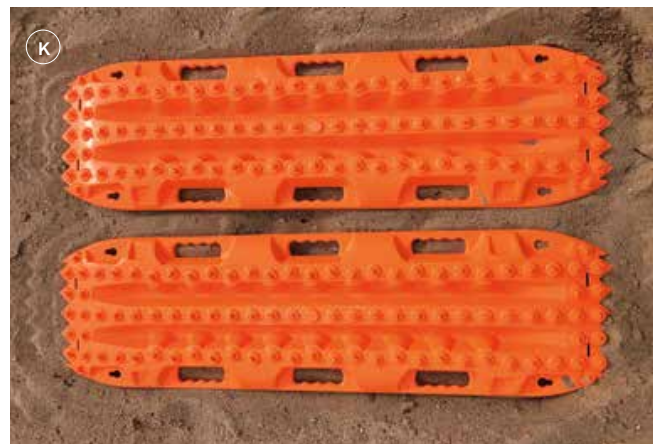

- Ford Performance by WARN® Industries storage bag/tote
- 3"x 30' blue recovery strap – rated to 21,600 lbs.
- Tree trunk protector, 4"x 8' – rated to 30,000 lbs.
- Heavy-duty Snatch Block with greaseable port – for winch capacities up to 12,000 lbs.
- “Ford” branded winching gloves-size XL
- Two WARN® Industries ¾" D-shackles – rated to 18,000 lbs.
- Part Number: M-1820-FPORRH
- MSRP: \$329.00

J

K. FORD PERFORMANCE OFF-ROAD RECOVERY BOARDS

These boards offer an aggressive pattern with deep cleats for maximum grip.

- Made from a specially designed polymer to offer strength and flexibility for uneven terrain
- Large hand holds make the boards easy to maneuver, even with gloves
- Sold in pairs
- Part Number: M-1820-FPRB
- MSRP: \$284.76