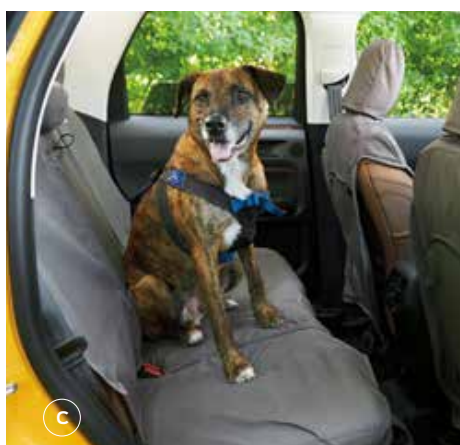

A. PET BARRIER

Mounts between the front bucket seats and helps keep your pet from jumping into the front seat.

- Mesh design with adjustable straps
- Complies with FMVSS Flammability requirements
- Features the Ford Oval logo
- Part Number: VMIPZ-78666C07-A
- MSRP: $79.00

B. PET KENNEL

This portable soft-sided Pet Kennel helps keep your pet contained inside or outside the vehicle.

- Attaches to the D-rings in the cargo area
- Constructed of tough polyester & mesh screens over a metal tube frame, folds flat when not in use
- Side pockets for leash, water bottle, collapsible bowl, etc.
- Part Number: VMIPZ-19H376-A
- MSRP: TBD

C. PET HARNESSES

Available in five different sizes, our Pet Harnesses help keep dogs of almost any size restrained in case of a crash.

- Quick and easy to put on and take off
- Designed with input from a veterinary orthopedic surgeon & design engineer
- Any stress will be placed on the chest instead of the neck of the dog
- Small 1
  - Part Number: VMIPZ-78600E03-A
  - MSRP: $79.00
- Small 2
  - Part Number: VMIPZ-78600E03-B
  - MSRP: $79.00
- Medium 1
  - Part Number: VMIPZ-78600E03-C
  - MSRP: $89.00
- Medium 2
  - Part Number: VMIPZ-78600E03-D
  - MSRP: $90.00
- Large
  - Part Number: VMIPZ-78600E03-E
  - MSRP: $99.00

D. PORTABLE MINI-FRIDGE

No ice needed on your next adventure! Use as a fridge or freezer to help things keep their cool.

- 19 qt. capacity – refrigerate or freeze to -4 degrees F
- Electronic thermostat and the energy-smart compressor helps minimize power consumption
- Internal LED light
- Includes 4 ft. 12v DC power cord and handy carrying strap
- Part Number : VLL3Z-19J316-A
- MSRP: $759.00