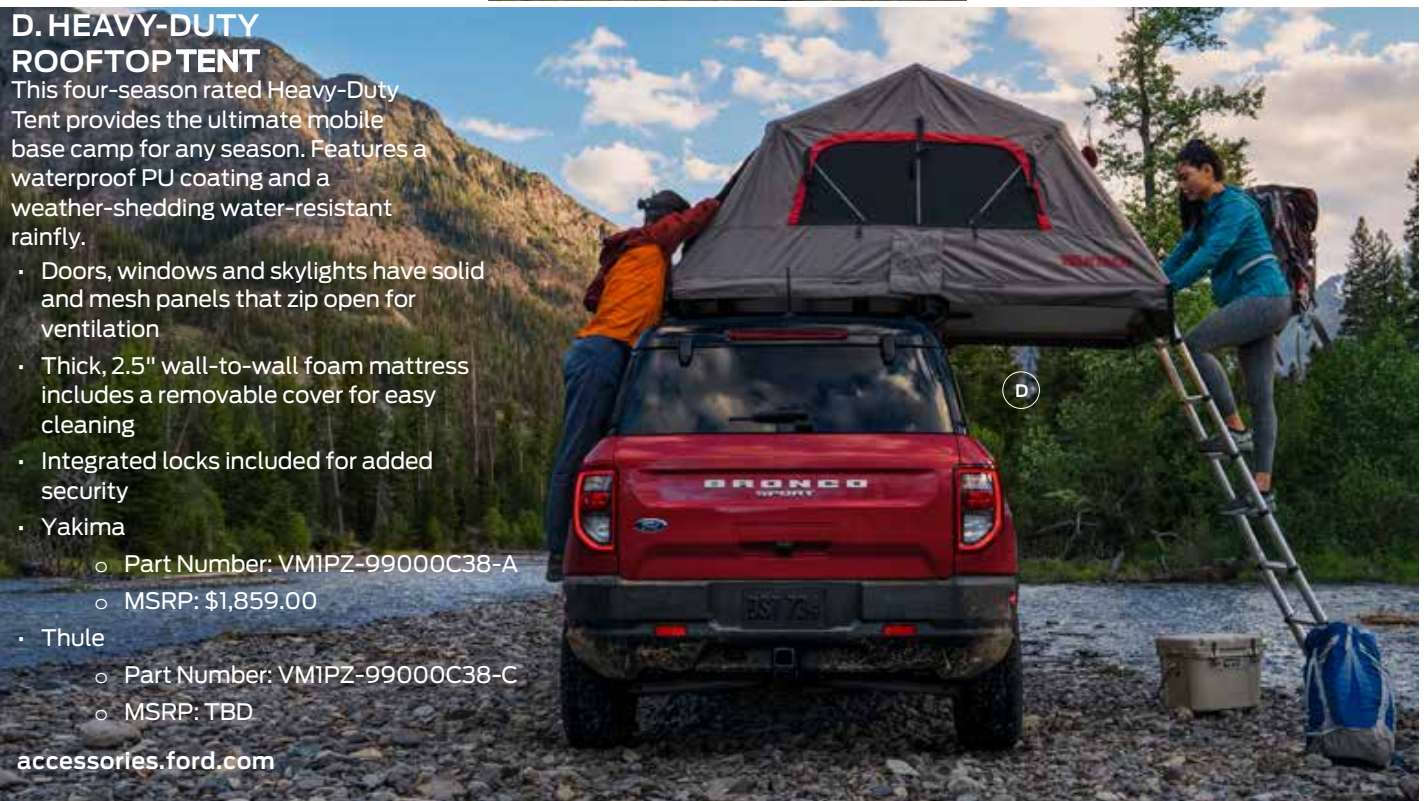

D. HEAVY-DUTY ROOFTOP TENT

This four-season rated Heavy-Duty Tent provides the ultimate mobile base camp for any season. Features a waterproof PU coating and a weather-shedding water-resistant rainfly.

- Doors, windows and skylights have solid and mesh panels that zip open for ventilation
- Thick, 2.5" wall-to-wall foam mattress includes a removable cover for easy cleaning
- Integrated locks included for added security
- Yakima
  - Part Number: VMIPZ-99000C38-A
  - MSRP: $1,859.00
- Thule
  - Part Number: VMIPZ-99000C38-C
  - MSRP: TBD