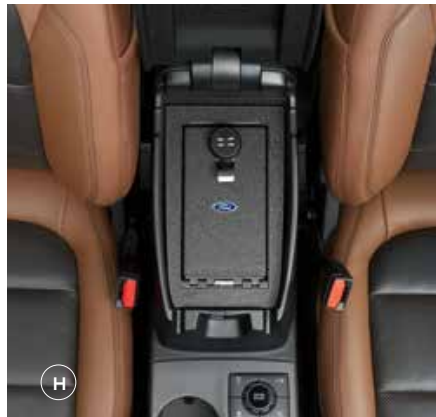

F

REA

G

H

I

F. CARHARTT® SEAT COVERS BY COVERCRAFT

These custom-patterned seat covers are easy to install and feature heavy-duty Carhartt® Gravel Duck Weave fabric and triple stitched main seams.

- Features the Carhartt® logo sewn into the seat backs
- Includes headrest covers and features cutouts for seat controls
- Available for front and rear (sold separately)
- Machine washable
- Front
  - Part Number: VMIPZ-15600D20-A
  - MSRP: TBD
- Rear w/o Center Arm Rest
  - Part Number: VMIPZ- 1863812-A
  - MSRP: TBD
- Rear w/ Center Arm Rest
  - Part Number: VMIPZ- 1863812-B
  - MSRP: TBD
- Rear w/ Center Arm Rest and Under Seat Storage
  - Part Number: VMIPZ- 1863812-C
  - MSRP: TBD

G. NEOPRENE SEAT COVERS BY COVERKING®

These covers are water and mildew-resistant. Each cover features a soft and cushioned feel with a sporty design.

- Made using two layers of material – an inner layer of waterproof Neoprene covered by a water-resistant Neotex outer shell
- Custom-fit for a sleek interior look
- All seat functions preserved including seat controls and airbags
- Two styles of front covers available: with or without MOLLE straps on the back
- Three styles available for rear seats depending on seat configuration
- Front
  - Part Number: VMIPZ-15600D20-B
  - MSRP: 259.00
- Front w/ Molle Straps
  - Part Number: VMIPZ-15600D20-C
  - MSRP: $289.00
- Rear w/o Center Armrest
  - Part Number: VMIPZ- 1863812-F
  - MSRP: TBD
- Rear w/ Center Armrest
  - Part Number: VMIPZ- 1863812-D
  - MSRP: TBD
- Rear w/ Center Armrest and Under Seat Storage
  - Part Number: VMIPZ- 1863812-E
  - MSRP: TBD

H. CONSOLE VAULT

Keep your valuables discreetly hidden and secure with a vehicle safe concealed inside the console.