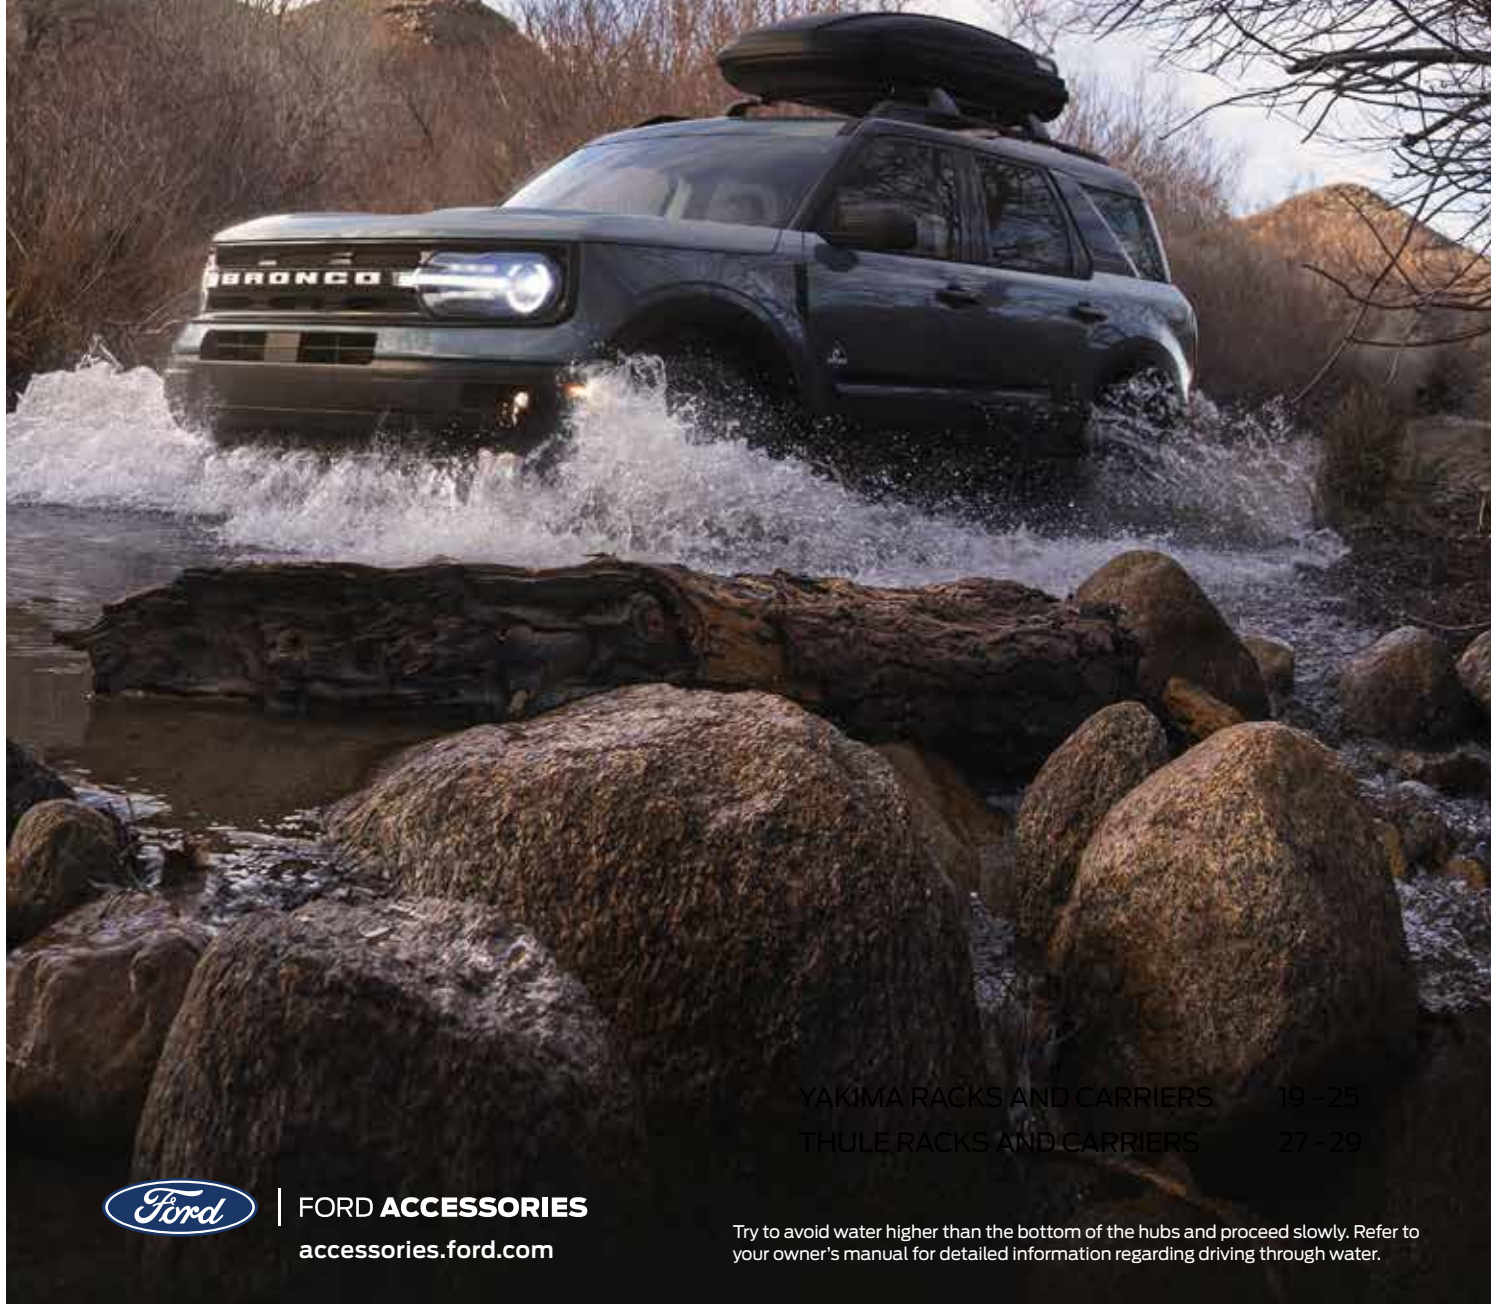

BRONCO SPORT RACKS AND CARRIERS

YAKIMA RACKS AND CARRIERS 19-25
THULE RACKS AND CARRIERS 27-29

FORD ACCESSORIES
accessories.ford.com

Try to avoid water higher than the bottom of the hubs and proceed slowly. Refer to your owner's manual for detailed information regarding driving through water.