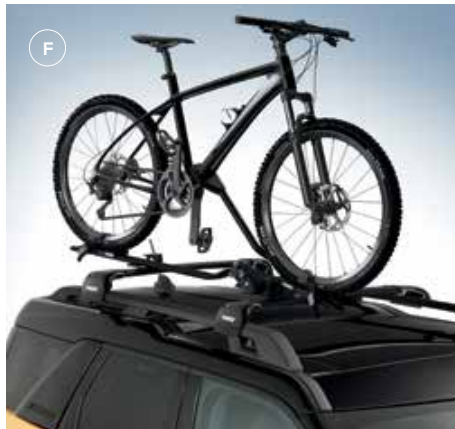

G

E. HITCH MOUNT BIKE CARRIERS*

Three styles of Hitch Mount Bike carriers from THULE are available. 2- or 4-bike carriers have features unique to their intended use.

Tilt, Classic Cradle/Mast style carriers are available for 2- or 4-bikes.

- Cradles cushion bikes and help provide maximum bike security
- Anti-Sway cages help minimize bike-to-bike and bike-to-vehicle contact
- 2-Bike
  - Part Number: VGT4Z-7855100-A
  - MSRP: $259.00
- 4-Bike
  - Part Number: VM1PZ- 7855100-BA
  - MSRP: TBD

Tilt, 2-Bike platform carrier features frame-free clamping.

- Ideal for carbon fiber frames, mountain, downhill, ebikes and fat bikes as it fits 20 - 29" wheels and up to 5" wide tires without adapters (does not fit 27.5" fat bike)
- Part Number: VM1PZ- 7855100-AA
- MSRP: TBD

Tilt, 2-Bike Lightweight carrier provides outstanding bike protection and easy-on, easy-off convenience.

- Integrated lock knob and locking cable secure bikes to the carrier and carrier to the vehicle
- Arms fold down when not in use
- Part Number: VM1PZ- 7855100-CA
- MSRP: TBD

F. RACK MOUNTED BIKE CARRIER

Rock-solid upright bike carrier.

- Easy to use frame clamp design, self-adjusting jaws automatically adjust to the downtube
- Fits bike frames up to 3-3/8" in diameter and tires up to 2-1/2" wide
- Each carrier holds one bike
- Part Number: VM1PZ- 7855100-K
- MSRP: TBD

G. HD CROSSBARS BY THULE

Designed specifically for THULE roof rack carriers. Aero design helps minimize wind noise.

- Extra-long crossbars allow mounting of multiple THULE carriers, check your vehicle's Owner's Guide for roof-rack carrying capacity
- Part Number: VM1PZ-7855100-C
- MSRP: $359.00

H. HITCH-MOUNTED BIKE CARRIER ADAPTER*