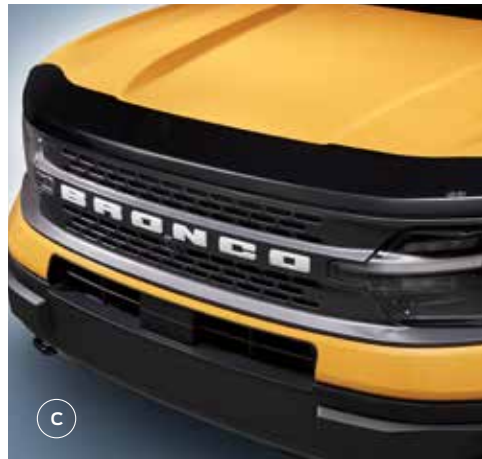

A

B

C

D

A. SPORTZTENT

No need to unpack – simply keep all your gear in your vehicle and sleep in the tent. Roomy 9' x 9' tent sleeps 4 to 6 people.

- Steel and fiberglass pole structure is easy for one person to set up
- Full length tape seamed, rain fly with a 6' x 6' awning for shade
- Part Number: VAT4Z-99000C38-A
- MSRP: $379.00

D. AEROSKIN II

These black textured protectors act like an extra skin for your hood.

- Helps provide added protection against scratches and dings
- Low-profile, aerodynamic appearance
- Part Number: TBD
- MSRP: TBD

B. FENDER FLARES

These big, bold and brush flares have the bolted-on look that says “in your face,” but in reality, require no drilling for installation.

- Each flare adds 1-1/2" of tire coverage
- Available pre-assembled – ready for installation; or unpainted – ready for prep & paint
- Assembled
  - Part Number: TBD
  - MSRP: TBD
- Un-Assembled
  - Part Number: TBD
  - MSRP: TBD

C. AEROSKIN HOOD PROTECTOR

These smoke-colored protectors act like an extra skin for your hood.

- Helps provide added protection against scratches and dings
- Low-profile, aerodynamic appearance
- Part Number: TBD
- MSRP: TBD